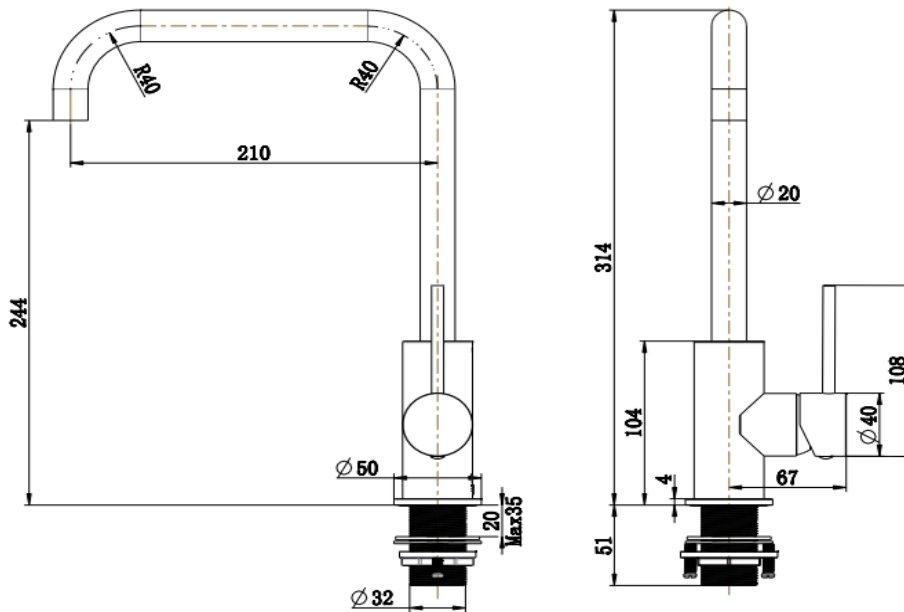

JESS SINK MIXER

WELS: 4 Star 6.5L/min
WELS Reg No: T41226
Pressure Rating:
Min 150KPa - Max 500KPa

Chrome
WT 4106

Matte Black
WT 4106BK

SPECIFICATIONS

CLEANING & MAINTENANCE:

Tapware should be cleaned with mild detergent and water
All Products must be cleaned with a soft cloth with soapy water, avoid waxes, solvents, abrasives, acids and other chemical based cleaners
Warranty will be void if damages are caused by unsuitable cleaning products